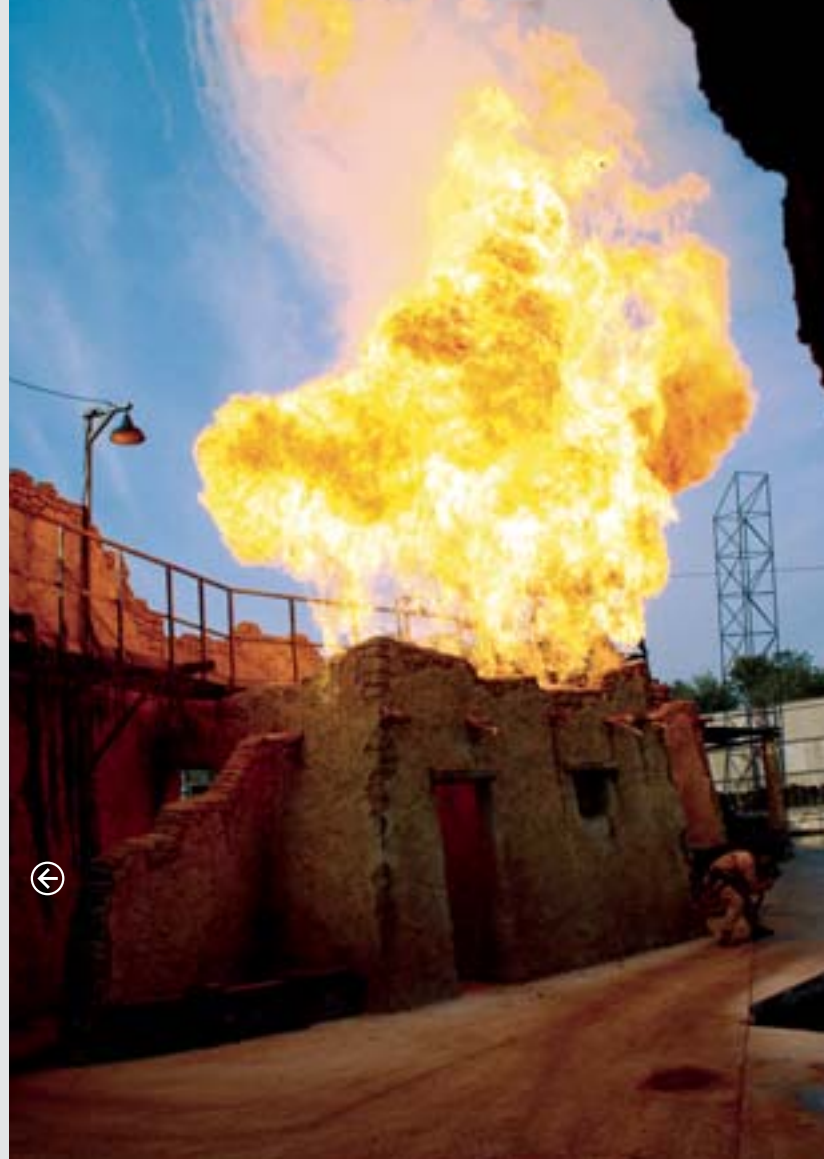

Special Effects Show

Hundreds of effects including indoor flames and liquid nitrogen fog

Show Flame Effect

Four-burner propane gas effect